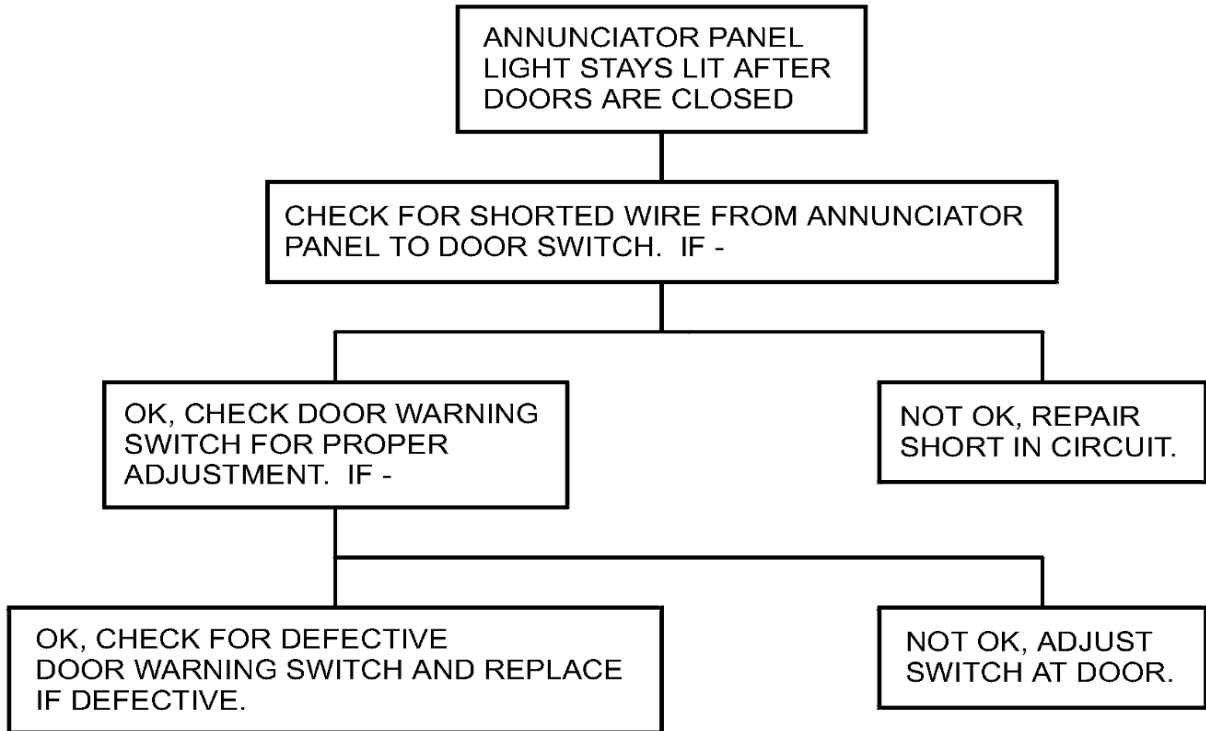

DOOR WARNING - TROUBLESHOOTING

1. General

- A. A troubleshooting chart has been provided to aid the maintenance technician in system troubleshooting. Refer to Figure 101.

Figure 101 : Sheet 1 : Door Warning Troubleshooting Chart

A17370

Figure 101 : Sheet 2 : Door Warning Troubleshooting Chart

A17393